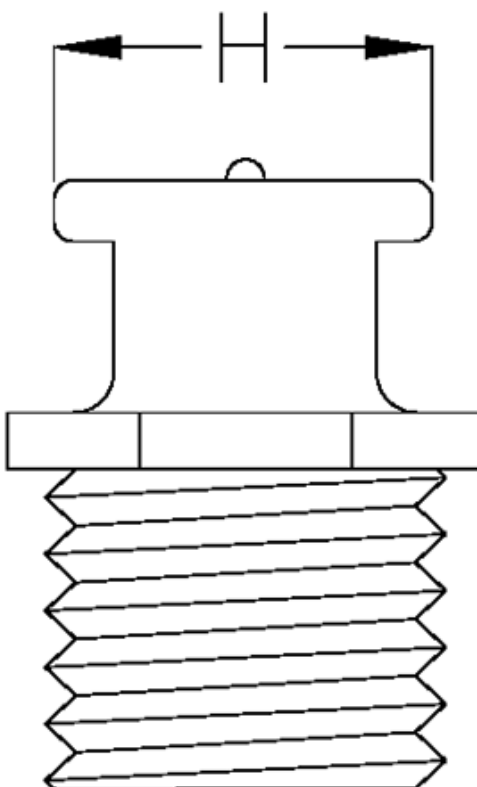

Article number: 53093102

Description: KLEE Button head lubrication nipple DIN 3404
M1 head \varnothing 16mm, G1/4

Measures

H = 16
Thread = G1/4